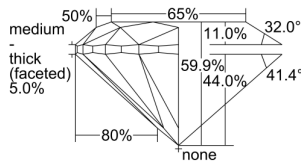

GIA®

FACSIMILE

GIA REPORT 2497714841

Verify this report at GIA.edu

GIA NATURAL DIAMOND DOSSIER®

June 21, 2024
GIA Report Number 2497714841
Shape and Cutting Style ..... Round Brilliant
Measurements ..... 4.29 - 4.35 x 2.59 mm

GRADING RESULTS

Carat Weight ..... 0.30 carat
Color Grade ..... E
Clarity Grade VS2
Cut Grade ..... Very Good

ADDITIONAL GRADING INFORMATION

Polish ..... Excellent
Symmetry ..... Very Good
Fluorescence ..... Medium Yellow
Clarity Characteristics ..... Cloud
Inscription(s): GIA 2497714841

PROPORTIONS

Profile to actual proportions

GRADING SCALES

GIA COLOR SCALE	GIA CLARITY SCALE	GIA CUT SCALE	
D	FLAWLESS	EXCELLENT	
E	INTERNALLY FLAWLESS		
F		VVS₁	VERY GOOD
G	VVS₂		
H	VS₁	GOOD	
I	VS₂		
J	SI₁	FAIR	
K	SI₂		
L	I₁	POOR	
M	I₂		
N	I₃		
O			
P			
Q			
R			
S			
T			
U			
V			
W			
X			
Y			
Z