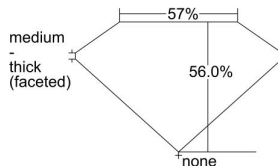

GIA®

FACSIMILE

GIA REPORT 2497715991

Verify this report at GIA.edu

GIA NATURAL DIAMOND DOSSIER®

June 20, 2024
GIA Report Number 2497715991
Shape and Cutting Style ..... Heart Brilliant
Measurements ..... 5.89 x 6.89 x 3.86 mm

GRADING RESULTS

Carat Weight ..... 0.90 carat
Color Grade ..... D
Clarity Grade VVS2

ADDITIONAL GRADING INFORMATION

Polish ..... Excellent
Symmetry ..... Excellent
Fluorescence ..... Medium Blue
Clarity Characteristics..... Feather, Pinpoint, Indented Natural
Inscription(s): GIA 2497715991

PROPORTIONS

Profile not to actual proportions

GRADING SCALES

GIA COLOR SCALE		GIA CLARITY SCALE			
COLORLESS	D	VERY VERY SLIGHTLY INCLUDED	FLAWLESS		
	E		INTERNALLY FLAWLESS		
	F	VERY SLIGHTLY INCLUDED	VVS₁		
	G		VVS₂		
	H		VS₁		
	NEAR COLORLESS	I	SLIGHTLY INCLUDED	VS₂	
		J		SI₁	
		FAINT	K	INCLUDED	SI₂
			L		I₁
			M		I₂
VERT LIGHT	N	LIGHT	I₃		
	O				
	P				
	Q				
	R