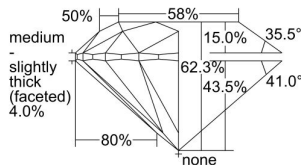

GIA®

FACSIMILE

GIA REPORT 2497716658

Verify this report at GIA.edu

GIA NATURAL DIAMOND DOSSIER®

July 02, 2024
GIA Report Number **2497716658**
Shape and Cutting Style ..... **Round Brilliant**
Measurements ..... **4.53 - 4.55 x 2.83 mm**

GRADING RESULTS

Carat Weight ..... **0.36 carat**
Color Grade ..... **E**
Clarity Grade **S12**
Cut Grade ..... **Excellent**

ADDITIONAL GRADING INFORMATION

Polish ..... **Excellent**
Symmetry ..... **Excellent**
Fluorescence ..... **None**
Clarity Characteristics ..... **Crystal, Cloud**
Inscription(s): **GIA 2497716658**

PROPORTIONS

Profile to actual proportions