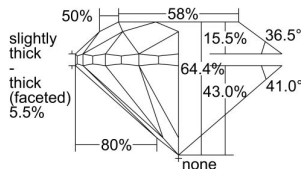

GIA®

FACSIMILE

GIA REPORT 2497717862

Verify this report at GIA.edu

GIA NATURAL DIAMOND DOSSIER®

June 24, 2024
GIA Report Number 2497717862
Shape and Cutting Style ..... Round Brilliant
Measurements ..... 4.95 - 4.97 x 3.19 mm

GRADING RESULTS

Carat Weight ..... 0.50 carat
Color Grade I
Clarity Grade VS1
Cut Grade ..... Very Good

ADDITIONAL GRADING INFORMATION

Polish ..... Excellent
Symmetry ..... Excellent
Fluorescence ..... None
Clarity Characteristics ..... Indented Natural, Cavity
Inscription(s): GIA 2497717862

PROPORTIONS

Profile to actual proportions

GRADING SCALES

GIA COLOR SCALE	GIA CLARITY SCALE	GIA CUT SCALE	
D	FLAWLESS	EXCELLENT	
E	INTERNALLY FLAWLESS		
F		VVS₁	VERY GOOD
G	VVS₂		
H	VS₁	GOOD	
I	VS₂		
J	SI₁	FAIR	
K	SI₂		
L	I₁	POOR	
M			
N	I₂		
O	I₃		
P			
Q			
R			
S			
T			
U			
V			
W			
X			
Y			
Z