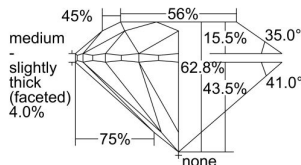

GIA®

FACSIMILE

GIA REPORT 2497720717

Verify this report at GIA.edu

GIA NATURAL DIAMOND DOSSIER®

June 21, 2024
GIA Report Number **2497720717**
Shape and Cutting Style ..... **Round Brilliant**
Measurements ..... **5.35 - 5.39 x 3.37 mm**

GRADING RESULTS

Carat Weight ..... **0.60 carat**
Color Grade ..... **H**
Clarity Grade **VVS1**
Cut Grade ..... **Excellent**

ADDITIONAL GRADING INFORMATION

Polish ..... **Excellent**
Symmetry ..... **Excellent**
Fluorescence ..... **Strong Blue**
Clarity Characteristics ..... **Pinpoint**
Inscription(s): **GIA 2497720717**

PROPORTIONS

Profile to actual proportions