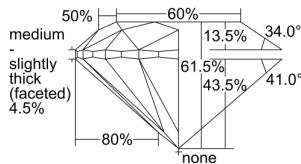

GIA®

FACSIMILE

GIA REPORT 2497722472

Verify this report at GIA.edu

GIA NATURAL DIAMOND DOSSIER®

June 25, 2024
GIA Report Number **2497722472**
Shape and Cutting Style ..... **Round Brilliant**
Measurements ..... **3.61 - 3.63 x 2.23 mm**

GRADING RESULTS

Carat Weight ..... **0.18 carat**
Color Grade ..... **D**
Clarity Grade **VS2**
Cut Grade ..... **Excellent**

ADDITIONAL GRADING INFORMATION

Polish ..... **Very Good**
Symmetry ..... **Excellent**
Fluorescence ..... **Medium Blue**
Clarity Characteristics ..... **Crystal, Cloud**
Inscription(s): **GIA 2497722472**

PROPORTIONS

Profile to actual proportions

GRADING SCALES

GIA COLOR SCALE	GIA CLARITY SCALE	GIA CUT SCALE	
D	FLAWLESS	EXCELLENT	
E	INTERNALLY FLAWLESS		
F		VVS₁	VERY GOOD
G	VVS₂		
H	VS₁	GOOD	
I	VS₂		
J	SI₁	FAIR	
K	SI₂		
L	I₁	POOR	
M	I₂		
N	I₃		
O			
P			
Q			
R			
S			
T			
U			
V			
W			
X			
Y			
Z