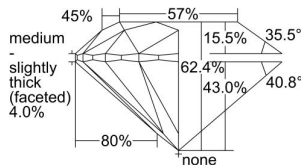

GIA®

FACSIMILE

GIA REPORT 2497722919

Verify this report at GIA.edu

GIA NATURAL DIAMOND DOSSIER®

June 22, 2024
GIA Report Number 2497722919
Shape and Cutting Style ..... Round Brilliant
Measurements ..... 3.76 - 3.79 x 2.36 mm

GRADING RESULTS

Carat Weight ..... 0.21 carat
Color Grade ..... G
Clarity Grade S11
Cut Grade ..... Excellent

ADDITIONAL GRADING INFORMATION

Polish ..... Excellent
Symmetry ..... Excellent
Fluorescence ..... None
Clarity Characteristics ..... Cloud
Inscription(s): GIA 2497722919

PROPORTIONS

Profile to actual proportions

GRADING SCALES

GIA COLOR SCALE

COLORLESS	D
	E
	F
	G
	H
	I
	J
NEAR COLORLESS	K
	L
FAIN	M
	N
	O
	P
VERY LIGHT	Q
	R
	S
	T
	U
	V
	W
	X
	Y
LIGHT	Z

GIA CLARITY SCALE

	FLAWLESS
	INTERNALLY FLAWLESS
VERY VERY SLIGHTLY INCLUDED	VVS₁
	VVS₂
VERY SLIGHTLY INCLUDED	VS₁
	VS₂
SLIGHTLY INCLUDED	S1₁
	S1₂
INCLUDED	I₁
	I₂
	I₃

GIA CUT SCALE

	EXCELLENT
	VERY GOOD
	GOOD
	FAIR
	POOR