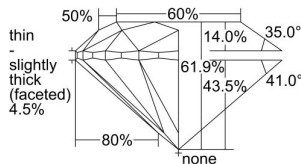

GIA®

FACSIMILE

GIA REPORT 2497723163

Verify this report at GIA.edu

GIA NATURAL DIAMOND DOSSIER®

June 21, 2024
GIA Report Number 2497723163
Shape and Cutting Style ..... Round Brilliant
Measurements ..... 5.62 - 5.67 x 3.50 mm

GRADING RESULTS

Carat Weight ..... 0.70 carat
Color Grade ..... H
Clarity Grade VS1
Cut Grade ..... Excellent

ADDITIONAL GRADING INFORMATION

Polish ..... Excellent
Symmetry ..... Excellent
Fluorescence ..... None
Clarity Characteristics ..... Cloud, Pinpoint
Inscription(s): GIA 2497723163

PROPORTIONS

Profile to actual proportions