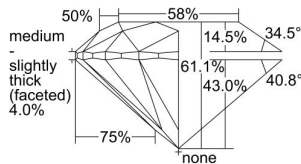

GIA®

FACSIMILE

GIA REPORT 2497725946

Verify this report at GIA.edu

GIA NATURAL DIAMOND DOSSIER®

June 22, 2024
GIA Report Number 2497725946
Shape and Cutting Style ..... Round Brilliant
Measurements ..... 4.36 - 4.38 x 2.67 mm

GRADING RESULTS

Carat Weight ..... 0.31 carat
Color Grade ..... F
Clarity Grade SI2
Cut Grade ..... Excellent

ADDITIONAL GRADING INFORMATION

Polish ..... Excellent
Symmetry ..... Excellent
Fluorescence ..... Faint
Clarity Characteristics ..... Crystal
Inscription(s): GIA 2497725946

PROPORTIONS

Profile to actual proportions

GRADING SCALES

GIA COLOR SCALE

COLORED	D
	E
	F
	G
	H
	I
	J
NEAR COLORLESS	K
	L
	M
	N
	O
	P
	Q
	R
	S
	T
	U
	V
	W
	X
	Y
	Z

GIA CLARITY SCALE

FLAWLESS	VERY VERY SLIGHTLY INCLUDED	VVS₁	VVS₂	VS₁	VS₂	SI₁	SI₂	I₁	I₂	I₃	
											FLAWLESS
INTERNALLY FLAWLESS											

GIA CUT SCALE

EXCELLENT
VERY GOOD
GOOD
FAIR
POOR