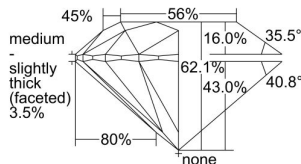

GIA®

FACSIMILE

GIA REPORT 2497727109

Verify this report at GIA.edu

GIA NATURAL DIAMOND DOSSIER®

June 22, 2024
GIA Report Number **2497727109**
Shape and Cutting Style ..... **Round Brilliant**
Measurements ..... **3.75 - 3.77 x 2.33 mm**

GRADING RESULTS

Carat Weight ..... **0.20 carat**
Color Grade ..... **G**
Clarity Grade **VS2**
Cut Grade ..... **Excellent**

ADDITIONAL GRADING INFORMATION

Polish ..... **Excellent**
Symmetry ..... **Excellent**
Fluorescence ..... **None**
Clarity Characteristics ..... **Crystal**
Inscription(s): **GIA 2497727109**

PROPORTIONS

Profile to actual proportions

GRADING SCALES

GIA COLOR SCALE	GIA CLARITY SCALE	GIA CUT SCALE	
D	FLAWLESS	EXCELLENT	
E	INTERNALLY FLAWLESS		
F		VVS₁	VERY GOOD
G	VVS₂		
H	VS₁	GOOD	
I	VS₂		
J	SI₁	FAIR	
K	SI₂		
L	I₁	POOR	
M	I₂		
N	I₃		
O			
P			
Q			
R			
S			
T			
U			
V			
W			
X			
Y			
Z