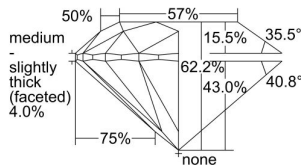

GIA®

FACSIMILE

GIA REPORT 2497728059

Verify this report at GIA.edu

GIA NATURAL DIAMOND DOSSIER®

June 24, 2024
GIA Report Number 2497728059
Shape and Cutting Style ..... Round Brilliant
Measurements ..... 4.26 - 4.29 x 2.66 mm

GRADING RESULTS

Carat Weight ..... 0.30 carat
Color Grade ..... J
Clarity Grade VVS2
Cut Grade ..... Excellent

ADDITIONAL GRADING INFORMATION

Polish ..... Excellent
Symmetry ..... Excellent
Fluorescence ..... None
Clarity Characteristics ..... Cavity, Indented Natural
Inscription(s): GIA 2497728059

PROPORTIONS

Profile to actual proportions