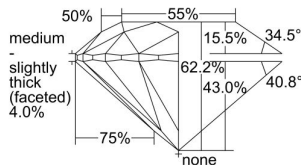

GIA®

FACSIMILE

GIA REPORT 2497729290

Verify this report at GIA.edu

GIA NATURAL DIAMOND DOSSIER®

June 26, 2024
GIA Report Number 2497729290
Shape and Cutting Style ..... Round Brilliant
Measurements ..... 4.69 - 4.72 x 2.93 mm

GRADING RESULTS

Carat Weight ..... 0.40 carat
Color Grade ..... E
Clarity Grade S11
Cut Grade ..... Excellent

ADDITIONAL GRADING INFORMATION

Polish ..... Excellent
Symmetry ..... Excellent
Fluorescence ..... None
Clarity Characteristics ..... Cloud
Inscription(s): GIA 2497729290

PROPORTIONS

Profile to actual proportions