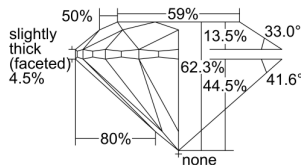

GIA®

FACSIMILE

GIA REPORT 2497729678

Verify this report at GIA.edu

GIA NATURAL DIAMOND DOSSIER®

June 22, 2024
GIA Report Number 2497729678
Shape and Cutting Style ..... Round Brilliant
Measurements ..... 4.35 - 4.38 x 2.72 mm

GRADING RESULTS

Carat Weight ..... 0.32 carat
Color Grade ..... D
Clarity Grade VS1
Cut Grade ..... Excellent

ADDITIONAL GRADING INFORMATION

Polish ..... Excellent
Symmetry ..... Excellent
Fluorescence ..... None
Clarity Characteristics ..... Crystal, Pinpoint, Needle
Inscription(s): GIA 2497729678

PROPORTIONS

Profile to actual proportions

GRADING SCALES

GIA COLOR SCALE	GIA CLARITY SCALE	GIA CUT SCALE	
D	FLAWLESS	EXCELLENT	
E	INTERNALLY FLAWLESS		
F		VVS₁	VERY GOOD
G	VVS₂		
H	VS₁	GOOD	
I	VS₂		
J	SI₁	FAIR	
K	SI₂		
L	I₁	POOR	
M	I₂		
N	I₃		
O			
P			
Q			
R			
S			
T			
U			
V			
W			
X			
Y			
Z