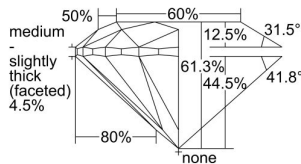

GIA®

FACSIMILE

GIA REPORT 2497730805

Verify this report at GIA.edu

GIA NATURAL DIAMOND DOSSIER®

June 21, 2024
GIA Report Number 2497730805
Shape and Cutting Style ..... Round Brilliant
Measurements ..... 5.08 - 5.12 x 3.12 mm

GRADING RESULTS

Carat Weight ..... 0.50 carat
Color Grade ..... F
Clarity Grade S11
Cut Grade ..... Excellent

ADDITIONAL GRADING INFORMATION

Polish ..... Excellent
Symmetry ..... Excellent
Fluorescence ..... None
Clarity Characteristics ..... Crystal, Cloud
Inscription(s): GIA 2497730805

PROPORTIONS

Profile to actual proportions

GRADING SCALES

GIA COLOR SCALE	GIA CLARITY SCALE	GIA CUT SCALE	
D	FLAWLESS	EXCELLENT	
E	INTERNALLY FLAWLESS		
F		VVS₁	VERY GOOD
G	VVS₂		
H	VS₁	GOOD	
I	VS₂		
J	S1₁	FAIR	
K	S1₂		
L	I₁	POOR	
M	I₂		
N	I₃		
O			
P			
Q			
R			
S			
T			
U			
V			
W			
X			
Y			
Z