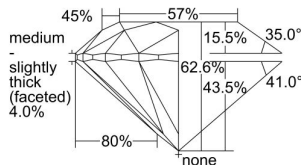

GIA®

FACSIMILE

GIA REPORT 2497731099

Verify this report at GIA.edu

GIA NATURAL DIAMOND DOSSIER®

June 24, 2024
GIA Report Number 2497731099
Shape and Cutting Style ..... Round Brilliant
Measurements ..... 4.39 - 4.42 x 2.76 mm

GRADING RESULTS

Carat Weight ..... 0.33 carat
Color Grade ..... D
Clarity Grade VS1
Cut Grade ..... Excellent

ADDITIONAL GRADING INFORMATION

Polish ..... Excellent
Symmetry ..... Excellent
Fluorescence ..... Faint
Clarity Characteristics ..... Crystal, Pinpoint
Inscription(s): GIA 2497731099

PROPORTIONS

Profile to actual proportions

GRADING SCALES

GIA COLOR SCALE	GIA CLARITY SCALE	GIA CUT SCALE
COLOURLESS	FLAWLESS	EXCELLENT
D	INTERNALLY FLAWLESS	
E	VVS₁	VERY GOOD
F		
G	VS₁	GOOD
H		
I	SI₁	FAIR
J		
K	I₁	POOR
L		
M	I₂	
N		
O	I₃	
P		
VERY LIGHT		
Q		
R		
S		
T		
U		
VERY LIGHT		
V		
W		
X		
Y		
Z