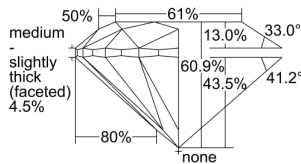

GIA®

FACSIMILE

GIA REPORT 2497731686

Verify this report at GIA.edu

GIA NATURAL DIAMOND DOSSIER®

June 24, 2024
GIA Report Number 2497731686
Shape and Cutting Style ..... Round Brilliant
Measurements ..... 3.95 - 3.96 x 2.41 mm

GRADING RESULTS

Carat Weight ..... 0.23 carat
Color Grade ..... D
Clarity Grade VS1
Cut Grade ..... Excellent

ADDITIONAL GRADING INFORMATION

Polish ..... Excellent
Symmetry ..... Excellent
Fluorescence ..... None
Clarity Characteristics..... Crystal, Pinpoint
Inscription(s): GIA 2497731686

PROPORTIONS

Profile to actual proportions

GRADING SCALES

GIA COLOR SCALE	GIA CLARITY SCALE	GIA CUT SCALE	
D	FLAWLESS	EXCELLENT	
E	INTERNALLY FLAWLESS		
F		VVS₁	VERY GOOD
G	VVS₂		
H	VS₁	GOOD	
I	VS₂		
J	SI₁	FAIR	
K	SI₂		
L	I₁	POOR	
M	I₂		
N	I₃		
O			
P			
Q			
R			
S			
T			
U			
V			
W			
X			
Y			
Z