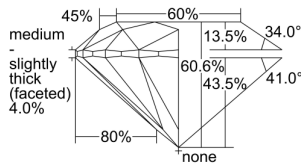

GIA®

FACSIMILE

GIA REPORT 2497732388

Verify this report at GIA.edu

GIA NATURAL DIAMOND DOSSIER®

June 24, 2024
GIA Report Number 2497732388
Shape and Cutting Style ..... Round Brilliant
Measurements ..... 4.33 - 4.36 x 2.63 mm

GRADING RESULTS

Carat Weight ..... 0.30 carat
Color Grade ..... D
Clarity Grade VVS2
Cut Grade ..... Excellent

ADDITIONAL GRADING INFORMATION

Polish ..... Excellent
Symmetry ..... Excellent
Fluorescence ..... Faint
Clarity Characteristics ..... Pinpoint, Needle
Inscription(s): GIA 2497732388

PROPORTIONS

Profile to actual proportions

GRADING SCALES

GIA COLOR SCALE	GIA CLARITY SCALE	GIA CUT SCALE	
D	FLAWLESS	EXCELLENT	
E	INTERNALLY FLAWLESS		
F		VVS₁	VERY GOOD
G	VVS₂		
H	VS₁	GOOD	
I	VS₂		
J	SI₁	FAIR	
K	SI₂		
L	I₁	POOR	
M	I₂		
N	I₃		
O			
P			
Q			
R			
S			
T			
U			
V			
W			
X			
Y			
Z