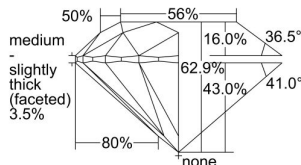

GIA®

FACSIMILE

GIA REPORT 2497732459

Verify this report at GIA.edu

GIA NATURAL DIAMOND DOSSIER®

June 26, 2024
GIA Report Number 2497732459
Shape and Cutting Style ..... Round Brilliant
Measurements ..... 4.81 - 4.83 x 3.03 mm

GRADING RESULTS

Carat Weight ..... 0.43 carat
Color Grade ..... G
Clarity Grade VS1
Cut Grade ..... Excellent

ADDITIONAL GRADING INFORMATION

Polish ..... Excellent
Symmetry ..... Excellent
Fluorescence ..... None
Clarity Characteristics..... Crystal, Cloud, Pinpoint
Inscription(s): GIA 2497732459

PROPORTIONS

Profile to actual proportions

GRADING SCALES

GIA COLOR SCALE	GIA CLARITY SCALE	GIA CUT SCALE
COLOURLESS D	FLAWLESS	EXCELLENT
E	INTERNALLY FLAWLESS	
F	VVS₁	VERY GOOD
G		
H	VVS₂	GOOD
I	VS₁	
J	VS₂	FAIR
K	SI₁	
L	SI₂	POOR
M	I₁	
N	I₂	
O	I₃	
P		
Q		
R		
S		
T		
U		
V		
W		
X		
Y		
Z