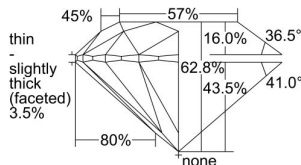

GIA®

FACSIMILE

GIA REPORT 2497734121

Verify this report at GIA.edu

GIA NATURAL DIAMOND DOSSIER®

June 25, 2024
GIA Report Number 2497734121
Shape and Cutting Style ..... Round Brilliant
Measurements ..... 4.26 - 4.29 x 2.68 mm

GRADING RESULTS

Carat Weight ..... 0.30 carat
Color Grade I
Clarity Grade VVS2
Cut Grade ..... Excellent

ADDITIONAL GRADING INFORMATION

Polish ..... Excellent
Symmetry ..... Excellent
Fluorescence ..... Faint
Clarity Characteristics ..... Feather, Cavity, Pinpoint
Inscription(s): GIA 2497734121

PROPORTIONS

Profile to actual proportions