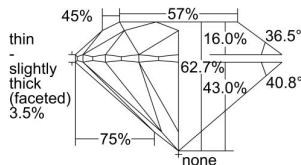

GIA®

FACSIMILE

GIA REPORT 2497737051

Verify this report at GIA.edu

GIA NATURAL DIAMOND DOSSIER®

June 21, 2024
GIA Report Number 2497737051
Shape and Cutting Style ..... Round Brilliant
Measurements ..... 5.14 - 5.18 x 3.24 mm

GRADING RESULTS

Carat Weight ..... 0.53 carat
Color Grade ..... G
Clarity Grade VVS2
Cut Grade ..... Excellent

ADDITIONAL GRADING INFORMATION

Polish ..... Excellent
Symmetry ..... Excellent
Fluorescence ..... Strong Blue
Clarity Characteristics ..... Pinpoint
Inscription(s): GIA 2497737051

PROPORTIONS

Profile to actual proportions

GRADING SCALES

GIA COLOR SCALE	GIA CLARITY SCALE	GIA CUT SCALE
COLORESS	FLAWLESS	EXCELLENT
D	INTERNALLY FLAWLESS	
E	VVS₁	VERY GOOD
F		
G	VS₁	GOOD
H		
I	SI₁	FAIR
J		
K	I₁	POOR
L		
M	I₂	
N		
O	I₃	
P		
Q		
R		
S		
T		
U		
V		
W		
X		
Y		
Z