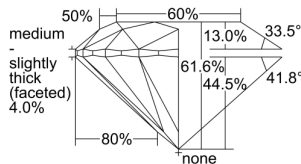

GIA®

FACSIMILE

GIA REPORT 2497737529

Verify this report at GIA.edu

GIA NATURAL DIAMOND DOSSIER®

June 24, 2024
GIA Report Number 2497737529
Shape and Cutting Style ..... Round Brilliant
Measurements ..... 4.28 - 4.31 x 2.65 mm

GRADING RESULTS

Carat Weight ..... 0.30 carat
Color Grade I
Clarity Grade VVS1
Cut Grade ..... Excellent

ADDITIONAL GRADING INFORMATION

Polish ..... Excellent
Symmetry ..... Excellent
Fluorescence ..... None
Clarity Characteristics ..... Pinpoint
Inscription(s): GIA 2497737529

PROPORTIONS

Profile to actual proportions