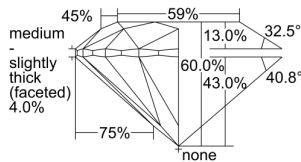

GIA®

FACSIMILE

GIA REPORT 2497744807

Verify this report at GIA.edu

GIA NATURAL DIAMOND DOSSIER®

June 25, 2024
GIA Report Number **2497744807**
Shape and Cutting Style ..... **Round Brilliant**
Measurements ..... **6.00 - 6.04 x 3.61 mm**

GRADING RESULTS

Carat Weight ..... **0.80 carat**
Color Grade ..... **D**
Clarity Grade **S11**
Cut Grade ..... **Excellent**

ADDITIONAL GRADING INFORMATION

Polish ..... **Excellent**
Symmetry ..... **Excellent**
Fluorescence ..... **None**
Clarity Characteristics..... **Cloud, Crystal, Feather, Cavity**
Inscription(s): **GIA 2497744807**

PROPORTIONS

Profile to actual proportions

GRADING SCALES

GIA COLOR SCALE	GIA CLARITY SCALE	GIA CUT SCALE	
D	FLAWLESS	EXCELLENT	
E	INTERNALLY FLAWLESS		
F		VVS₁	VERY GOOD
G	VVS₂		
H	VS₁	GOOD	
I	VS₂		
J	S1₁	FAIR	
K	S1₂		
L	I₁	POOR	
M	I₂		
N	I₃		
O			
P			
Q			
R			
S			
T			
U			
V			
W			
X			
Y			
Z