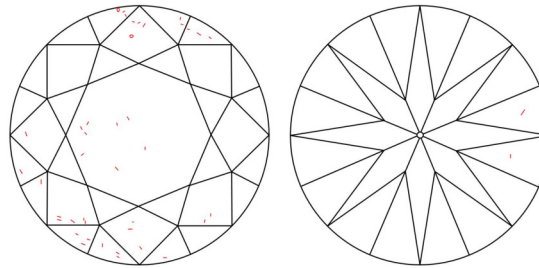

GIA NATURAL DIAMOND GRADING REPORT

 June 25, 2024
 GIA Report Number **2497745294**
 Shape and Cutting Style **Round Brilliant**
 Measurements **8.33 - 8.37 x 5.20 mm**
GRADING RESULTS

 Carat Weight **2.27 carat**
 Color Grade **E**
 Clarity Grade **SI2**
 Cut Grade **Excellent**
ADDITIONAL GRADING INFORMATION

 Polish **Excellent**
 Symmetry **Excellent**
 Fluorescence **Faint**
 Inscription(s): **GIA 2497745294**
Comments: Clarity grade is based on clouds that are not shown. Pinpoints are not shown.

PROPORTIONS

Profile to actual proportions

CLARITY CHARACTERISTICS

KEY TO SYMBOLS*

- Crystal
- ∖ Needle

* Red symbols denote internal characteristics (inclusions). Green or black symbols denote external characteristics (blemishes). Diagram is an approximate representation of the diamond, and symbols shown indicate type, position, and approximate size of clarity characteristics. All clarity characteristics may not be shown. Details of finish are not shown.