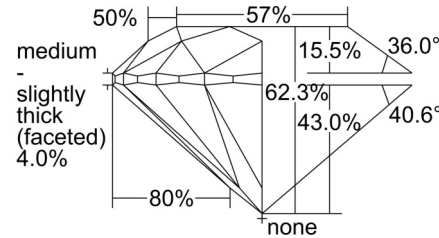

GIA NATURAL DIAMOND GRADING REPORT

 June 25, 2024
 GIA Report Number **2497745294**
 Shape and Cutting Style **Round Brilliant**
 Measurements **8.33 - 8.37 x 5.20 mm**
GRADING RESULTS

 Carat Weight **2.27 carat**
 Color Grade **E**
 Clarity Grade **SI2**
 Cut Grade **Excellent**
ADDITIONAL GRADING INFORMATION

 Polish **Excellent**
 Symmetry **Excellent**
 Fluorescence **Faint**
 Inscription(s): **GIA 2497745294**
Comments: Clarity grade is based on clouds that are not shown. Pinpoints are not shown.

PROPORTIONS

Profile to actual proportions

CLARITY CHARACTERISTICS

KEY TO SYMBOLS*

- Crystal
- ∖ Needle

* Red symbols denote internal characteristics (inclusions). Green or black symbols denote external characteristics (blemishes). Diagram is an approximate representation of the diamond, and symbols shown indicate type, position, and approximate size of clarity characteristics. All clarity characteristics may not be shown. Details of finish are not shown.