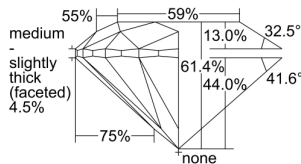

GIA®

FACSIMILE

GIA REPORT 2497748201

Verify this report at GIA.edu

GIA NATURAL DIAMOND DOSSIER®

June 25, 2024
GIA Report Number **2497748201**
Shape and Cutting Style ..... **Round Brilliant**
Measurements ..... **5.68 - 5.72 x 3.50 mm**

GRADING RESULTS

Carat Weight ..... **0.70 carat**
Color Grade ..... **G**
Clarity Grade **S11**
Cut Grade ..... **Excellent**

ADDITIONAL GRADING INFORMATION

Polish ..... **Excellent**
Symmetry ..... **Excellent**
Fluorescence ..... **None**
Clarity Characteristics ..... **Feather, Cloud**
Inscription(s): **GIA 2497748201**

PROPORTIONS

Profile to actual proportions

GRADING SCALES

GIA COLOR SCALE	GIA CLARITY SCALE	GIA CUT SCALE	
D	FLAWLESS	EXCELLENT	
E	INTERNALLY FLAWLESS		
F		VVS₁	VERY GOOD
G	VVS₂		
H	VS₁	GOOD	
I	VS₂		
J	S1₁	FAIR	
K	S1₂		
L	I₁	POOR	
M	I₂		
N	I₃		
O			
P			
Q			
R			
S			
T			
U			
V			
W			
X			
Y			
Z