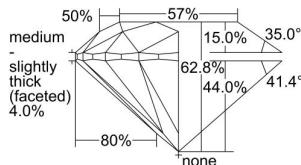

GIA®

FACSIMILE

GIA REPORT 2497748743

Verify this report at GIA.edu

GIA NATURAL DIAMOND DOSSIER®

June 25, 2024
GIA Report Number **2497748743**
Shape and Cutting Style ..... **Round Brilliant**
Measurements ..... **5.67 - 5.71 x 3.58 mm**

GRADING RESULTS

Carat Weight ..... **0.71 carat**
Color Grade ..... **F**
Clarity Grade **VVS1**
Cut Grade ..... **Excellent**

ADDITIONAL GRADING INFORMATION

Polish ..... **Excellent**
Symmetry ..... **Excellent**
Fluorescence ..... **Faint**
Clarity Characteristics ..... **Pinpoint, Feather**
Inscription(s): **GIA 2497748743**

PROPORTIONS

Profile to actual proportions

GRADING SCALES

GIA COLOR SCALE	GIA CLARITY SCALE	GIA CUT SCALE	
D	FLAWLESS	EXCELLENT	
E	INTERNALLY FLAWLESS		
F		VVS₁	VERY GOOD
G	VVS₂		
H	VS₁	GOOD	
I	VS₂		
J	SI₁	FAIR	
K	SI₂		
L	I₁	POOR	
M			
N			
O	I₂		
P			
Q			
R	I₃		
S			
T			
U			
V			
W			
X			
Y			
Z