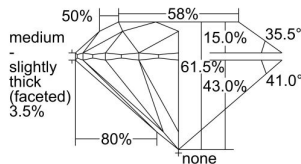

GIA®

FACSIMILE

GIA REPORT 2497755792

Verify this report at GIA.edu

GIA NATURAL DIAMOND DOSSIER®

June 25, 2024
GIA Report Number 2497755792
Shape and Cutting Style ..... Round Brilliant
Measurements ..... 4.30 - 4.34 x 2.66 mm

GRADING RESULTS

Carat Weight ..... 0.30 carat
Color Grade ..... D
Clarity Grade S11
Cut Grade ..... Excellent

ADDITIONAL GRADING INFORMATION

Polish ..... Excellent
Symmetry ..... Excellent
Fluorescence ..... None
Clarity Characteristics ..... Crystal, Cloud, Feather
Inscription(s): GIA 2497755792

PROPORTIONS

Profile to actual proportions

GRADING SCALES

GIA COLOR SCALE	GIA CLARITY SCALE	GIA CUT SCALE	
D	FLAWLESS	EXCELLENT	
E	INTERNALLY FLAWLESS		
F		VVS₁	VERY GOOD
G	VVS₂		
H	VS₁	GOOD	
I	VS₂		
J	S1₁	FAIR	
K	S1₂		
L	I₁	POOR	
M	I₂		
N	I₃		
O			
P			
Q			
R			
S			
T			
U			
V			
W			
X			
Y			
Z