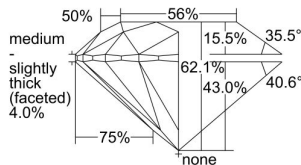

GIA®

FACSIMILE

GIA REPORT 2497756805

Verify this report at GIA.edu

GIA NATURAL DIAMOND DOSSIER®

June 26, 2024
GIA Report Number **2497756805**
Shape and Cutting Style ..... **Round Brilliant**
Measurements ..... **5.12 - 5.15 x 3.19 mm**

GRADING RESULTS

Carat Weight ..... **0.52 carat**
Color Grade ..... **G**
Clarity Grade **VS2**
Cut Grade ..... **Excellent**

ADDITIONAL GRADING INFORMATION

Polish ..... **Excellent**
Symmetry ..... **Excellent**
Fluorescence ..... **None**
Clarity Characteristics..... **Crystal, Cloud**
Inscription(s): **GIA 2497756805**

PROPORTIONS

Profile to actual proportions