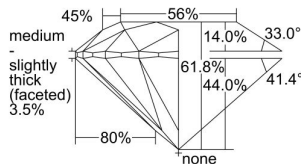

GIA®

FACSIMILE

GIA REPORT 2497757476

Verify this report at GIA.edu

GIA NATURAL DIAMOND DOSSIER®

June 26, 2024
GIA Report Number **2497757476**
Shape and Cutting Style ..... **Round Brilliant**
Measurements ..... **4.41 - 4.45 x 2.74 mm**

GRADING RESULTS

Carat Weight ..... **0.32 carat**
Color Grade ..... **H**
Clarity Grade **S11**
Cut Grade ..... **Excellent**

ADDITIONAL GRADING INFORMATION

Polish ..... **Excellent**
Symmetry ..... **Excellent**
Fluorescence ..... **None**
Clarity Characteristics ..... **Crystal**
Inscription(s): **GIA 2497757476**

PROPORTIONS

Profile to actual proportions

GRADING SCALES

GIA COLOR SCALE	GIA CLARITY SCALE	GIA CUT SCALE	
D	FLAWLESS	EXCELLENT	
E	INTERNALLY FLAWLESS		
F		VVS₁	VERY GOOD
G	VVS₂		
H	VS₁	GOOD	
I	VS₂		
J	S1₁	FAIR	
K	S1₂		
L	I₁	POOR	
M	I₂		
N	I₃		
O			
P			
Q			
R			
S			
T			
U			
V			
W			
X			
Y			
Z