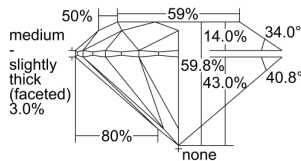

GIA®

FACSIMILE

GIA REPORT 2497757732

Verify this report at GIA.edu

GIA NATURAL DIAMOND DOSSIER®

June 26, 2024
GIA Report Number 2497757732
Shape and Cutting Style ..... Round Brilliant
Measurements ..... 4.86 - 4.87 x 2.91 mm

GRADING RESULTS

Carat Weight ..... 0.42 carat
Color Grade ..... E
Clarity Grade VS1
Cut Grade ..... Excellent

ADDITIONAL GRADING INFORMATION

Polish ..... Excellent
Symmetry ..... Excellent
Fluorescence ..... None
Clarity Characteristics ..... Cloud, Pinpoint
Inscription(s): GIA 2497757732

PROPORTIONS

Profile to actual proportions

GRADING SCALES

GIA COLOR SCALE	GIA CLARITY SCALE	GIA CUT SCALE	
D	FLAWLESS	EXCELLENT	
E	INTERNALLY FLAWLESS		
F		VVS₁	VERY GOOD
G	VVS₂		
H	VS₁	GOOD	
I	VS₂		
J	SI₁	FAIR	
K	SI₂		
L	I₁	POOR	
M			
N	I₂		
O			
P	I₃		
Q			
R			
S			
T			
U			
V			
W			
X			
Y			
Z