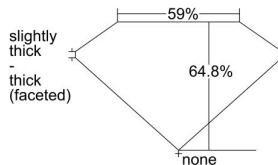

GIA®

FACSIMILE

GIA REPORT 2497757753

Verify this report at GIA.edu

GIA NATURAL DIAMOND DOSSIER®

July 02, 2024
GIA Report Number 2497757753
Shape and Cutting Style ..... Oval Brilliant
Measurements ..... 5.64 x 4.21 x 2.73 mm

GRADING RESULTS

Carat Weight ..... 0.42 carat
Color Grade ..... G
Clarity Grade VVS1

ADDITIONAL GRADING INFORMATION

Polish ..... Excellent
Symmetry ..... Excellent
Fluorescence ..... Faint
Clarity Characteristics..... Pinpoint, Indented Natural
Inscription(s): GIA 2497757753

PROPORTIONS

Profile not to actual proportions

GRADING SCALES

GIA COLOR SCALE		GIA CLARITY SCALE			
COLORLESS	D	VERY VERY SLIGHTLY INCLUDED	FLAWLESS		
	E		INTERNALLY FLAWLESS		
	F		VVS₁		
	NEAR COLORLESS	G	VERY SLIGHTLY INCLUDED	VVS₂	
		H		VS₁	
		FAINT	I	SLIGHTLY INCLUDED	VS₂
			J		SI₁
	LIGHT	K	INCLUDED		SI₂
		L		I₁	
		M	NOT LISTED	I₂	
N		I₃			
O					
P					
Q					
R					
S					
T					
U					
V					
W					
X					
Y					
Z