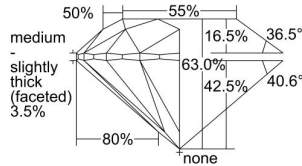

GIA®

FACSIMILE

GIA REPORT 2497758886

Verify this report at GIA.edu

GIA NATURAL DIAMOND DOSSIER®

June 26, 2024
GIA Report Number **2497758886**
Shape and Cutting Style ..... **Round Brilliant**
Measurements ..... **4.61 - 4.65 x 2.92 mm**

GRADING RESULTS

Carat Weight ..... **0.38 carat**
Color Grade ..... **G**
Clarity Grade **VVS1**
Cut Grade ..... **Excellent**

ADDITIONAL GRADING INFORMATION

Polish ..... **Excellent**
Symmetry ..... **Excellent**
Fluorescence ..... **None**
Clarity Characteristics..... **Cloud, Pinpoint**
Inscription(s): **GIA 2497758886**

PROPORTIONS

Profile to actual proportions