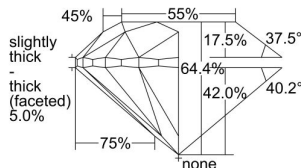

GIA®

FACSIMILE

GIA REPORT 2497759360

Verify this report at GIA.edu

GIA NATURAL DIAMOND DOSSIER®

June 26, 2024
GIA Report Number 2497759360
Shape and Cutting Style ..... Round Brilliant
Measurements ..... 4.79 - 4.86 x 3.11 mm

GRADING RESULTS

Carat Weight ..... 0.46 carat
Color Grade ..... F
Clarity Grade S11
Cut Grade ..... Very Good

ADDITIONAL GRADING INFORMATION

Polish ..... Very Good
Symmetry ..... Very Good
Fluorescence ..... None
Clarity Characteristics ..... Cloud
Inscription(s): GIA 2497759360

PROPORTIONS

Profile to actual proportions

GRADING SCALES

GIA COLOR SCALE	GIA CLARITY SCALE	GIA CUT SCALE
D	FLAWLESS	EXCELLENT
E	FLAWLESS	
F	INTERNALLY FLAWLESS	VERY GOOD
G	VVS₁	
H	VVS₂	GOOD
I	VS₁	
J	VS₂	FAIR
K	S1₁	
L	S1₂	POOR
M	I₁	
N	I₂	
O	I₃	
P		
Q		
R		
S		
T		
U		
V		
W		
X		
Y		
Z