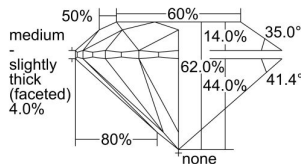

GIA®

FACSIMILE

GIA REPORT 2497759798

Verify this report at gia.edu

GIA NATURAL DIAMOND DOSSIER®

June 26, 2024
GIA Report Number 2497759798
Shape and Cutting Style ..... Round Brilliant
Measurements ..... 5.47 - 5.51 x 3.40 mm

GRADING RESULTS

Carat Weight ..... 0.63 carat
Color Grade ..... E
Clarity Grade VVS1
Cut Grade ..... Excellent

ADDITIONAL GRADING INFORMATION

Polish ..... Excellent
Symmetry ..... Excellent
Fluorescence ..... None
Clarity Characteristics ..... Pinpoint
Inscription(s): GIA 2497759798

PROPORTIONS

Profile to actual proportions

GRADING SCALES

GIA COLOR SCALE	GIA CLARITY SCALE	GIA CUT SCALE	
D	FLAWLESS	EXCELLENT	
E	INTERNALLY FLAWLESS		
F		VVS₁	VERY GOOD
G	VVS₂		
H	VS₁	GOOD	
I	VS₂		
J	SI₁	FAIR	
K	SI₂		
L	I₁	POOR	
M			
N	I₂		
O			
P	I₃		
Q			
R			
S			
T			
U			
V			
W			
X			
Y			
Z