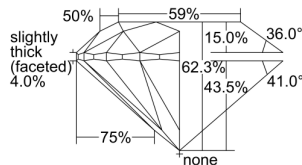

GIA®

FACSIMILE

GIA REPORT

2497762792

Verify this report at GIA.edu

GIA NATURAL DIAMOND DOSSIER®

June 26, 2024
GIA Report Number 2497762792
Shape and Cutting Style ..... Round Brilliant
Measurements ..... 4.55 - 4.59 x 2.85 mm

GRADING RESULTS

Carat Weight ..... 0.37 carat
Color Grade ..... E
Clarity Grade S11
Cut Grade ..... Excellent

ADDITIONAL GRADING INFORMATION

Polish ..... Excellent
Symmetry ..... Excellent
Fluorescence ..... None
Clarity Characteristics ..... Cloud
Inscription(s): GIA 2497762792

PROPORTIONS

Profile to actual proportions

GRADING SCALES

GIA COLOR SCALE	GIA CLARITY SCALE	GIA CUT SCALE	
D	FLAWLESS	EXCELLENT	
E	INTERNALLY FLAWLESS		
F		VVS₁	VERY GOOD
G	VVS₂		
H	VS₁	GOOD	
I	VS₂		
J	S1₁	FAIR	
K	S1₂		
L	I₁	POOR	
M	I₂		
N	I₃		
O			
P			
Q			
R			
S			
T			
U			
V			
W			
X			
Y			
Z