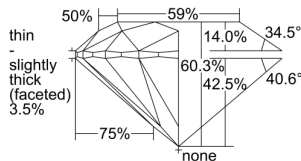

GIA®

FACSIMILE

GIA REPORT 2497763005

Verify this report at GIA.edu

GIA NATURAL DIAMOND DOSSIER®

June 27, 2024
GIA Report Number **2497763005**
Shape and Cutting Style ..... **Round Brilliant**
Measurements ..... **4.73 - 4.77 x 2.86 mm**

GRADING RESULTS

Carat Weight ..... **0.40 carat**
Color Grade ..... **I**
Clarity Grade **VS1**
Cut Grade ..... **Excellent**

ADDITIONAL GRADING INFORMATION

Polish ..... **Excellent**
Symmetry ..... **Very Good**
Fluorescence ..... **Faint**
Clarity Characteristics..... **Indented Natural, Pinpoint**
Inscription(s): **GIA 2497763005**

PROPORTIONS

GRADING SCALES

GIA COLOR SCALE	GIA CLARITY SCALE	GIA CUT SCALE	
COLOURLESS D	FLAWLESS	EXCELLENT	
E	INTERNALLY FLAWLESS		
F		VVS₁	VERY GOOD
G	VVS₂		
H	VS₁	GOOD	
I	VS₂		
J	SI₁	FAIR	
K	SI₂		
L	I₁	POOR	
M	I₂		
N	I₃		
O			
P			
Q			
R			
S			
T			
U			
V			
W			
X			
Y			
Z