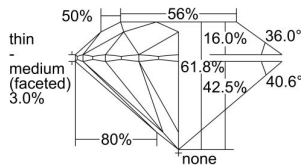

GIA®

FACSIMILE

GIA REPORT 2497763280

Verify this report at GIA.edu

GIA NATURAL DIAMOND DOSSIER®

July 01, 2024
GIA Report Number **2497763280**
Shape and Cutting Style ..... **Round Brilliant**
Measurements ..... **5.27 - 5.30 x 3.27 mm**

GRADING RESULTS

Carat Weight ..... **0.56 carat**
Color Grade ..... **G**
Clarity Grade ..... **Internally Flawless**
Cut Grade ..... **Excellent**

ADDITIONAL GRADING INFORMATION

Polish ..... **Excellent**
Symmetry ..... **Excellent**
Fluorescence ..... **None**
Clarity Characteristics..... **Minor Details of Polish**
Inscription(s): **GIA 2497763280**

PROPORTIONS

GRADING SCALES

GIA COLOR SCALE	GIA CLARITY SCALE	GIA CUT SCALE	
D	FLAWLESS	EXCELLENT	
E	INTERNALLY FLAWLESS		
F		VVS₁	VERY GOOD
G	VVS₂		
H	VS₁	GOOD	
I	VS₂		
J	SI₁	FAIR	
K	SI₂		
L	I₁	POOR	
M	I₂		
N	I₃		
O			
P			
Q			
R			
S			
T			
U			
V			
W			
X			
Y			
Z