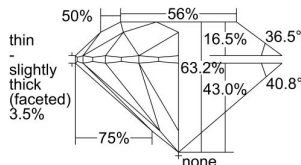

GIA®

FACSIMILE

GIA REPORT 2497763373

Verify this report at GIA.edu

GIA NATURAL DIAMOND DOSSIER®

June 26, 2024
GIA Report Number **2497763373**
Shape and Cutting Style ..... **Round Brilliant**
Measurements ..... **4.23 - 4.27 x 2.69 mm**

GRADING RESULTS

Carat Weight ..... **0.30 carat**
Color Grade ..... **I**
Clarity Grade **VS2**
Cut Grade ..... **Excellent**

ADDITIONAL GRADING INFORMATION

Polish ..... **Excellent**
Symmetry ..... **Very Good**
Fluorescence ..... **Medium Blue**
Clarity Characteristics..... **Crystal, Cavity**
Inscription(s): **GIA 2497763373**

PROPORTIONS

Profile to actual proportions

GRADING SCALES

GIA COLOR SCALE	GIA CLARITY SCALE	GIA CUT SCALE	
COLOURLESS D	FLAWLESS	EXCELLENT	
E	INTERNALLY FLAWLESS		
F		VVS₁	VERY GOOD
G	VVS₂		
H	VS₁	GOOD	
I	VS₂		
J	SI₁	FAIR	
K	SI₂		
L	I₁	POOR	
M	I₂		
N	I₃		
O			
P			
Q			
R			
S			
T			
U			
V			
W			
X			
Y			
Z