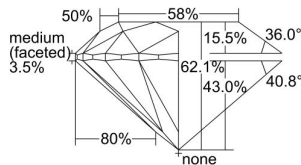

GIA®

FACSIMILE

GIA REPORT 2497763819

Verify this report at GIA.edu

GIA NATURAL DIAMOND DOSSIER®

June 26, 2024
GIA Report Number **2497763819**
Shape and Cutting Style ..... **Round Brilliant**
Measurements ..... **4.41 - 4.44 x 2.75 mm**

GRADING RESULTS

Carat Weight ..... **0.33 carat**
Color Grade ..... **H**
Clarity Grade **S11**
Cut Grade ..... **Excellent**

ADDITIONAL GRADING INFORMATION

Polish ..... **Excellent**
Symmetry ..... **Excellent**
Fluorescence ..... **None**
Clarity Characteristics ..... **Feather, Crystal**
Inscription(s): **GIA 2497763819**

PROPORTIONS

Profile to actual proportions

GRADING SCALES

GIA COLOR SCALE	GIA CLARITY SCALE	GIA CUT SCALE	
D	FLAWLESS	EXCELLENT	
E	INTERNALLY FLAWLESS		
F		VVS₁	VERY GOOD
G	VVS₂		
H	VS₁	GOOD	
I	VS₂		
J	S1₁	FAIR	
K	S1₂		
L	I₁	POOR	
M	I₂		
N	I₃		
O			
P			
Q			
R			
S			
T			
U			
V			
W			
X			
Y			
Z