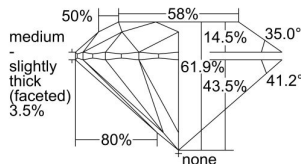

GIA®

FACSIMILE

GIA REPORT 2497765988

Verify this report at GIA.edu

GIA NATURAL DIAMOND DOSSIER®

July 01, 2024
GIA Report Number **2497765988**
Shape and Cutting Style ..... **Round Brilliant**
Measurements ..... **3.76 - 3.78 x 2.33 mm**

GRADING RESULTS

Carat Weight ..... **0.20 carat**
Color Grade ..... **E**
Clarity Grade **VS2**
Cut Grade ..... **Excellent**

ADDITIONAL GRADING INFORMATION

Polish ..... **Excellent**
Symmetry ..... **Excellent**
Fluorescence ..... **None**
Clarity Characteristics..... **Crystal**
Inscription(s): **GIA 2497765988**

PROPORTIONS

Profile to actual proportions

GRADING SCALES

GIA COLOR SCALE	GIA CLARITY SCALE	GIA CUT SCALE	
D	FLAWLESS	EXCELLENT	
E	INTERNALLY FLAWLESS		
F		VVS₁	VERY GOOD
G	VVS₂		
H	VS₁	GOOD	
I	VS₂		
J	SI₁	FAIR	
K	SI₂		
L	I₁	POOR	
M	I₂		
N	I₃		
O			
P			
Q			
R			
S			
T			
U			
V			
W			
X			
Y			
Z