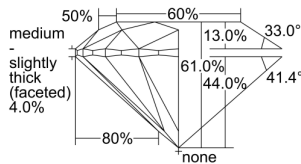

GIA®

FACSIMILE

GIA REPORT 2497766872

Verify this report at GIA.edu

GIA NATURAL DIAMOND DOSSIER®

July 01, 2024
GIA Report Number **2497766872**
Shape and Cutting Style ..... **Round Brilliant**
Measurements ..... **3.96 - 3.98 x 2.42 mm**

GRADING RESULTS

Carat Weight ..... **0.23 carat**
Color Grade ..... **E**
Clarity Grade **S11**
Cut Grade ..... **Excellent**

ADDITIONAL GRADING INFORMATION

Polish ..... **Excellent**
Symmetry ..... **Excellent**
Fluorescence ..... **None**
Clarity Characteristics ..... **Crystal**
Inscription(s): **GIA 2497766872**

PROPORTIONS

Profile to actual proportions

GRADING SCALES

GIA COLOR SCALE

COLORLESS	D
	E
	F
	G
	H
	I
	J
NEAR COLORLESS	K
	L
Faint	M
	N
	O
	P
	R
	S
	T
	U
	V
	W
	X
	Y
Light	Z

GIA CLARITY SCALE

FLAWLESS	VERY VERY SLIGHTLY INCLUDED	VVS₁	
			VVS₂
INTERNALLY FLAWLESS	VERY SLIGHTLY INCLUDED	VS₁	
		VS₂	
SLIGHTLY INCLUDED	SLIGHTLY INCLUDED	S1₁	
		S1₂	
INCLUDED	INCLUDED	I₁	
		I₂	
		I₃	

GIA CUT SCALE

EXCELLENT
VERY GOOD
GOOD
FAIR
POOR