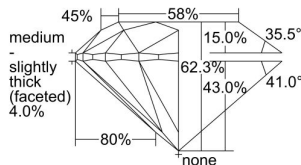

GIA®

FACSIMILE

GIA REPORT 2497766884

Verify this report at GIA.edu

GIA NATURAL DIAMOND DOSSIER®

July 01, 2024
GIA Report Number **2497766884**
Shape and Cutting Style ..... **Round Brilliant**
Measurements ..... **3.92 - 3.95 x 2.45 mm**

GRADING RESULTS

Carat Weight ..... **0.23 carat**
Color Grade ..... **D**
Clarity Grade **S11**
Cut Grade ..... **Excellent**

ADDITIONAL GRADING INFORMATION

Polish ..... **Excellent**
Symmetry ..... **Excellent**
Fluorescence ..... **Faint**
Clarity Characteristics..... **Cloud, Twinning Wisp**
Inscription(s): **GIA 2497766884**

PROPORTIONS

Profile to actual proportions

GRADING SCALES

GIA COLOR SCALE	GIA CLARITY SCALE	GIA CUT SCALE	
D	FLAWLESS	EXCELLENT	
E	INTERNALLY FLAWLESS		
F		VVS₁	VERY GOOD
G	VVS₂		
H	VS₁	GOOD	
I	VS₂		
J	S1₁	FAIR	
K	S1₂		
L	I₁	POOR	
M	I₂		
N	I₃		
O			
P			
Q			
R			
S			
T			
U			
V			
W			
X			
Y			
Z