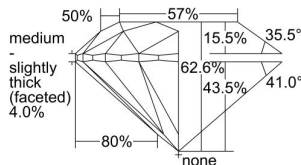

GIA®

FACSIMILE

GIA REPORT 2497769870

Verify this report at GIA.edu

GIA NATURAL DIAMOND DOSSIER®

June 27, 2024
GIA Report Number **2497769870**
Shape and Cutting Style ..... **Round Brilliant**
Measurements ..... **4.77 - 4.80 x 3.00 mm**

GRADING RESULTS

Carat Weight ..... **0.42 carat**
Color Grade ..... **G**
Clarity Grade **VS1**
Cut Grade ..... **Excellent**

ADDITIONAL GRADING INFORMATION

Polish ..... **Excellent**
Symmetry ..... **Excellent**
Fluorescence ..... **None**
Clarity Characteristics..... **Crystal, Cloud, Needle**
Inscription(s): **GIA 2497769870**

PROPORTIONS

Profile to actual proportions

GRADING SCALES

GIA COLOR SCALE	GIA CLARITY SCALE	GIA CUT SCALE	
D	FLAWLESS	EXCELLENT	
E	INTERNALLY FLAWLESS		
F		VVS₁	VERY GOOD
G	VVS₂		
H	VS₁	GOOD	
I	VS₂		
J	SI₁	FAIR	
K	SI₂		
L	I₁	POOR	
M	I₂		
N	I₃		
O			
P			
Q			
R			
S			
T			
U			
V			
W			
X			
Y			
Z