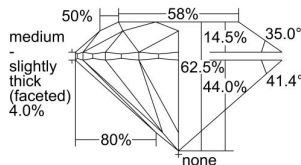

GIA®

FACSIMILE

GIA REPORT

2497769986

Verify this report at GIA.edu

GIA NATURAL DIAMOND DOSSIER®

June 27, 2024

GIA Report Number 2497769986

Shape and Cutting Style ..... Round Brilliant

Measurements ..... 4.72 - 4.75 x 2.96 mm

GRADING RESULTS

Carat Weight ..... 0.41 carat

Color Grade ..... E

Clarity Grade S11

Cut Grade ..... Excellent

ADDITIONAL GRADING INFORMATION

Polish ..... Excellent

Symmetry ..... Excellent

Fluorescence ..... None

Clarity Characteristics ..... Crystal

Inscription(s): GIA 2497769986

PROPORTIONS

Profile to actual proportions

GRADING SCALES

GIA COLOR SCALE

COLOREDNESS	D
	E
	F
	G
	H
	I
	J
NEAR COLORLESS	K
	L
Faint	M
	N
	O
	P
Very Light	R
	S
	T
	U
	V
Light	W
	X
	Y
	Z

GIA CLARITY SCALE

FLAWLESS	INTERNAL FLAWLESS	
		FLAWLESS
VERY VERY SLIGHTLY INCLUDED	VVS₁	
	VVS₂	
VERY SLIGHTLY INCLUDED	VS₁	
	VS₂	
SLIGHTLY INCLUDED	SI₁	
	SI₂	
INCLUDED	I₁	
	I₂	
	I₃	

GIA CUT SCALE

EXCELLENT
VERY GOOD
GOOD
FAIR
POOR