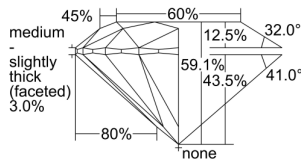

GIA®

FACSIMILE

GIA REPORT 2497770101

Verify this report at GIA.edu

GIA NATURAL DIAMOND DOSSIER®

June 26, 2024
GIA Report Number 2497770101
Shape and Cutting Style ..... Round Brilliant
Measurements ..... 4.69 - 4.71 x 2.78 mm

GRADING RESULTS

Carat Weight ..... 0.37 carat
Color Grade ..... D
Clarity Grade VS1
Cut Grade ..... Excellent

ADDITIONAL GRADING INFORMATION

Polish ..... Excellent
Symmetry ..... Excellent
Fluorescence ..... Medium Blue
Clarity Characteristics ..... Needle
Inscription(s): GIA 2497770101

PROPORTIONS

Profile to actual proportions

GRADING SCALES

GIA COLOR SCALE	GIA CLARITY SCALE	GIA CUT SCALE	
D	FLAWLESS	EXCELLENT	
E	INTERNALLY FLAWLESS		
F		VVS₁	VERY GOOD
G	VVS₂		
H	VS₁	GOOD	
I	VS₂		
J	SI₁	FAIR	
K	SI₂		
L	I₁	POOR	
M	I₂		
N	I₃		
O			
P			
Q			
R			
S			
T			
U			
V			
W			
X			
Y			
Z