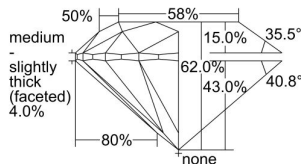

GIA®

FACSIMILE

GIA REPORT 2497772258

Verify this report at GIA.edu

GIA NATURAL DIAMOND DOSSIER®

June 28, 2024
GIA Report Number 2497772258
Shape and Cutting Style ..... Round Brilliant
Measurements ..... 5.05 - 5.07 x 3.14 mm

GRADING RESULTS

Carat Weight ..... 0.49 carat
Color Grade ..... E
Clarity Grade VS1
Cut Grade ..... Excellent

ADDITIONAL GRADING INFORMATION

Polish ..... Excellent
Symmetry ..... Very Good
Fluorescence ..... None
Clarity Characteristics..... Crystal, Needle, Pinpoint, Indented
Natural

Inscription(s): GIA 2497772258

PROPORTIONS

Profile to actual proportions

GRADING SCALES

GIA COLOR SCALE	GIA CLARITY SCALE	GIA CUT SCALE	
D	FLAWLESS	EXCELLENT	
E	INTERNALLY FLAWLESS		
F		VVS₁	VERY GOOD
G	VVS₂		
H	VS₁	GOOD	
I	VS₂		
J	SI₁	FAIR	
K	SI₂		
L	I₁	POOR	
M	I₂		
N	I₃		
O			
P			
Q			
R			
S			
T			
U			
V			
W			
X			
Y			
Z