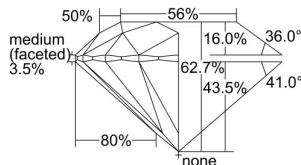

GIA®

FACSIMILE

GIA REPORT 2497772259

Verify this report at GIA.edu

GIA NATURAL DIAMOND DOSSIER®

June 27, 2024
GIA Report Number 2497772259
Shape and Cutting Style ..... Round Brilliant
Measurements ..... 4.53 - 4.57 x 2.85 mm

GRADING RESULTS

Carat Weight ..... 0.36 carat
Color Grade ..... D
Clarity Grade VS1
Cut Grade ..... Excellent

ADDITIONAL GRADING INFORMATION

Polish ..... Excellent
Symmetry ..... Excellent
Fluorescence ..... None
Clarity Characteristics..... Crystal, Needle, Pinpoint, Cloud
Inscription(s): GIA 2497772259

PROPORTIONS

Profile to actual proportions

GRADING SCALES

GIA COLOR SCALE	GIA CLARITY SCALE	GIA CUT SCALE	
D	FLAWLESS	EXCELLENT	
E	INTERNALLY FLAWLESS		
F		VVS₁	VERY GOOD
G	VVS₂		
H	VS₁	GOOD	
I	VS₂		
J	SI₁	FAIR	
K	SI₂		
L	I₁	POOR	
M	I₂		
N	I₃		
O			
P			
Q			
R			
S			
T			
U			
V			
W			
X			
Y			
Z