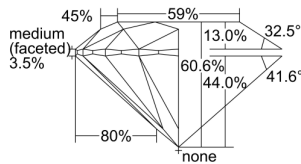

GIA®

FACSIMILE

GIA REPORT 2497772659

Verify this report at GIA.edu

GIA NATURAL DIAMOND DOSSIER®

June 27, 2024
GIA Report Number 2497772659
Shape and Cutting Style ..... Round Brilliant
Measurements ..... 4.44 - 4.46 x 2.70 mm

GRADING RESULTS

Carat Weight ..... 0.32 carat
Color Grade ..... F
Clarity Grade S11
Cut Grade ..... Excellent

ADDITIONAL GRADING INFORMATION

Polish ..... Excellent
Symmetry ..... Excellent
Fluorescence ..... None
Clarity Characteristics ..... Cloud, Crystal
Inscription(s): GIA 2497772659

PROPORTIONS

Profile to actual proportions

GRADING SCALES

GIA COLOR SCALE	GIA CLARITY SCALE	GIA CUT SCALE	
D	FLAWLESS	EXCELLENT	
E	INTERNALLY FLAWLESS		
F		VVS₁	VERY GOOD
G	VVS₂		
H	VS₁	GOOD	
I	VS₂		
J	S1₁	FAIR	
K	S1₂		
L	I₁	POOR	
M	I₂		
N	I₃		
O			
P			
Q			
R			
S			
T			
U			
V			
W			
X			
Y			
Z