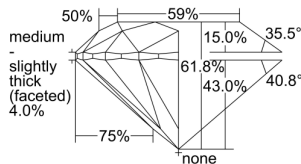

GIA®

FACSIMILE

GIA REPORT 2497781197

Verify this report at GIA.edu

GIA NATURAL DIAMOND DOSSIER®

July 02, 2024
GIA Report Number **2497781197**
Shape and Cutting Style ..... **Round Brilliant**
Measurements ..... **4.27 - 4.30 x 2.65 mm**

GRADING RESULTS

Carat Weight ..... **0.30 carat**
Color Grade ..... **E**
Clarity Grade **S11**
Cut Grade ..... **Excellent**

ADDITIONAL GRADING INFORMATION

Polish ..... **Excellent**
Symmetry ..... **Excellent**
Fluorescence ..... **None**
Clarity Characteristics..... **Cloud, Crystal**
Inscription(s): **GIA 2497781197**

PROPORTIONS

Profile to actual proportions

GRADING SCALES

GIA COLOR SCALE	GIA CLARITY SCALE	GIA CUT SCALE
D	FLAWLESS	EXCELLENT
E	INTERNALLY FLAWLESS	
F	VVS₁	VERY GOOD
G		
H	VS₁	GOOD
I		
J	SI₁	FAIR
K		
L	I₁	POOR
M		
N	I₂	
O		
P	I₃	
Q		
R		
S		
T		
U		
V		
W		
X		
Y		
Z