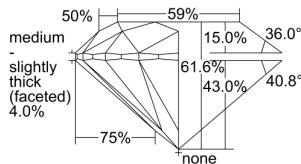

GIA®

FACSIMILE

GIA REPORT 2497783572

Verify this report at GIA.edu

GIA NATURAL DIAMOND DOSSIER®

June 28, 2024
GIA Report Number **2497783572**
Shape and Cutting Style ..... **Round Brilliant**
Measurements ..... **3.97 - 4.00 x 2.46 mm**

GRADING RESULTS

Carat Weight ..... **0.24 carat**
Color Grade ..... **H**
Clarity Grade **VVS1**
Cut Grade ..... **Excellent**

ADDITIONAL GRADING INFORMATION

Polish ..... **Excellent**
Symmetry ..... **Excellent**
Fluorescence ..... **None**
Clarity Characteristics ..... **Pinpoint, Cloud**
Inscription(s): **GIA 2497783572**

PROPORTIONS

Profile to actual proportions

GRADING SCALES

GIA COLOR SCALE	GIA CLARITY SCALE	GIA CUT SCALE	
D	FLAWLESS	EXCELLENT	
E	INTERNALLY FLAWLESS		
F		VVS₁	VERY GOOD
G	VVS₂		
H	VS₁	GOOD	
I	VS₂		
J	SI₁	FAIR	
K	SI₂		
L	I₁	POOR	
M			
N	I₂		
O			
P	I₃		
Q			
R			
S			
T			
U			
V			
W			
X			
Y			
Z