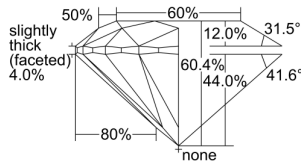

GIA®

FACSIMILE

GIA REPORT 2497783758

Verify this report at GIA.edu

GIA NATURAL DIAMOND DOSSIER®

July 02, 2024
GIA Report Number **2497783758**
Shape and Cutting Style ..... **Round Brilliant**
Measurements ..... **5.11 - 5.15 x 3.10 mm**

GRADING RESULTS

Carat Weight ..... **0.50 carat**
Color Grade ..... **I**
Clarity Grade **S12**
Cut Grade ..... **Excellent**

ADDITIONAL GRADING INFORMATION

Polish ..... **Excellent**
Symmetry ..... **Excellent**
Fluorescence ..... **None**
Clarity Characteristics ..... **Feather**
Inscription(s): **GIA 2497783758**

PROPORTIONS

Profile to actual proportions

GRADING SCALES

GIA COLOR SCALE	GIA CLARITY SCALE	GIA CUT SCALE	
D	FLAWLESS	EXCELLENT	
E	INTERNALLY FLAWLESS		
F		VVS₁	VERY GOOD
G	VVS₂		
H	VS₁	GOOD	
I	VS₂		
J	S1₁	FAIR	
K	S1₂		
L	I₁	POOR	
M	I₂		
N	I₃		
O			
P			
Q			
R			
S			
T			
U			
V			
W			
X			
Y			
Z